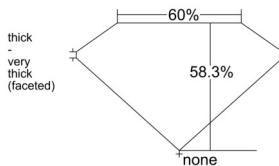

GIA®

FACSIMILE

GIA REPORT 7546079315

Verify this report at GIA.edu

GIA NATURAL DIAMOND DOSSIER®

November 24, 2025
GIA Report Number 7546079315
Shape and Cutting Style ..... Heart Brilliant
Measurements ..... 5.88 x 6.69 x 3.90 mm

GRADING RESULTS

Carat Weight ..... 0.90 carat
Color Grade ..... D
Clarity Grade SI1

ADDITIONAL GRADING INFORMATION

Polish ..... Excellent
Symmetry ..... Excellent
Fluorescence ..... Faint
Clarity Characteristics ..... Crystal, Feather
Inscription(s): GIA 7546079315

PROPORTIONS

Profile not to actual proportions

GRADING SCALES

GIA COLOR SCALE		GIA CLARITY SCALE			
COLORLESS	D	VERY VERY SLIGHTLY INCLUDED	FLAWLESS		
	E		INTERNALLY FLAWLESS		
	F		VVS₁		
	NEAR COLORLESS	G	VERY SLIGHTLY INCLUDED	VVS₂	
		H		VS₁	
		FAINT	I	SLIGHTLY INCLUDED	VS₂
			J		SI₁
	K		SI₂		
	LIGHT		L	INCLUDED	I₁
			M		I₂
N			I₃		
O					
P					
Q					
R